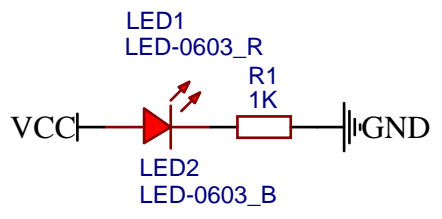

1

2

3

4

TITLE:		Sheet_环境亮度传感器HS-S20P-B	REV: 1.0
		Company:	Sheet: 1/1
		Date: 2023-06-15	Drawn By:

1

2

3