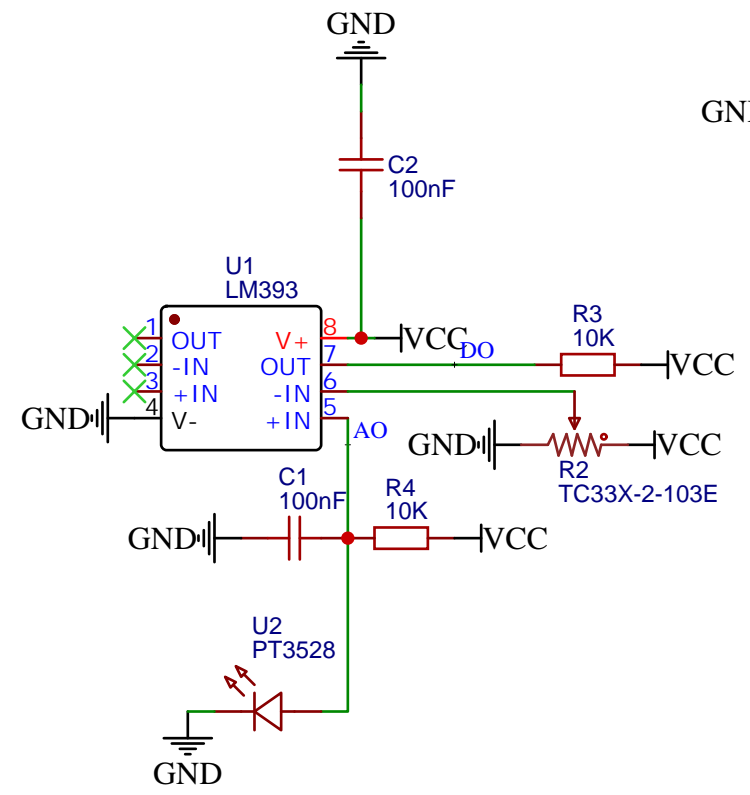

1

2

3

4

TITLE:		Sheet_环境亮度传感器HS-S20P-B	REV: 1.0
		Company:	Sheet: 1/1
		Date: 2023-06-15	Drawn By:

1

2

3