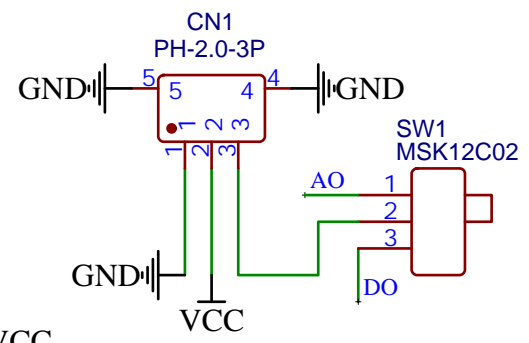

1

2

3

4

TITLE:		Sheet_环境亮度传感器HS-S20P-B	REV: 1.0
		Company:	Sheet: 1/1
		Date: 2023-06-15	Drawn By:

1

2

3